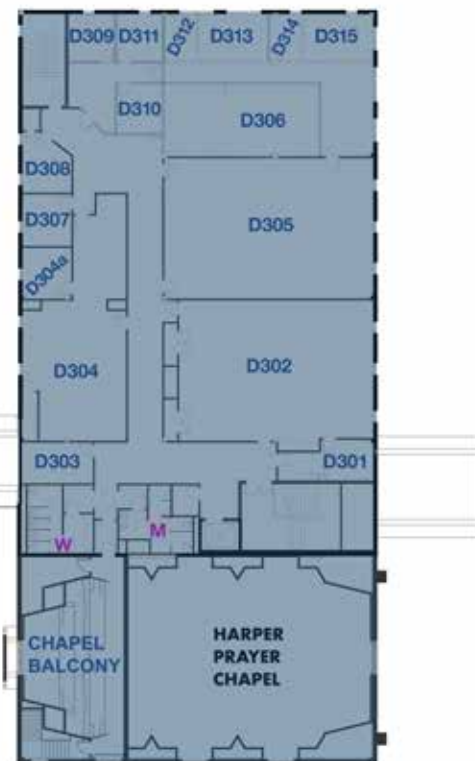

Upper Level

3rd floor

Top Level

4th floor

UPPER

- BUILDING A**
Worship & Arts Center
Lenz Gallery
Graham Gymnasium
Student Ministry
- BUILDING B**
Sanctuary
Gathering Area
Intersection Cafe
Music Ministry
Classrooms
- BUILDING C**
Children's Wing
Nursery Suite
- BUILDING D**
Harper Chapel
Staff Offices
Classrooms

Lower Level

1st floor

Main Level

2nd floor